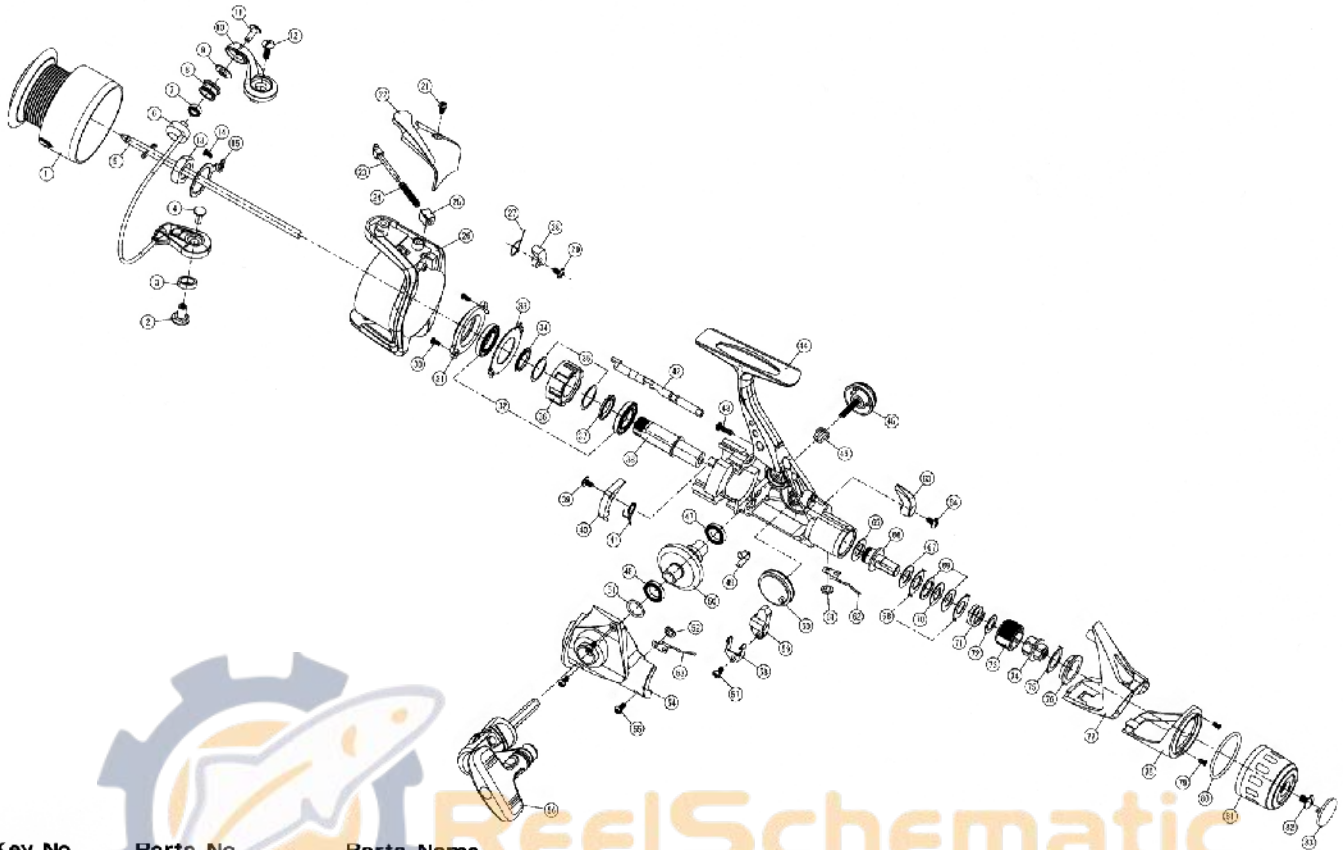

SPINNING REEL CAPRICE 3550

Key No.	Parts No.	Parts Name	Key No.	Parts No.	Parts Name
1	6W3800330	Spool Assembly	45	6W3448020	Handle Screw
1	6W3800340	Spool Assembly (Extra Spool)	46	6W3447020	Collar (E)
2	6W3402010	Bail Holder Nut	47	6W3453010	Bushing (B)
3	6W3881010	Counter Weight	48	6W3436010	Ball Bearing (B)
4	6W3802010	Screw (A)	49	6W3439010	Anti-Reverse Cam Spring (A)
5	6W3803020	Main Shaft	50	6W3438020	Drive Gear
6	6W3379060	Bail Assembly	51	6W3437010	Washer (B)
7	6W3382020	Bushing (A)	52	6W3850010	Retainer (A)
8	6W3806020	Line Roller	53	6W3851010	Click Leaf Spring (A)
9	6W3382010	Collar (A)	54	6W3852070	Side Cover
10	6W3808070	Bail Arm	55	6W3853010	Screw (J)
11	6W3809020	Screw (B)	56	6W3854070	Handle Assembly
12	6W3384010	Screw (C)	57	6W3855010	Screw (K)
13	6W3811020	Rotor Nut	58	6W3856020	Oscillating Slider Retainer
14	6W3391010	Screw (D)	59	6W3857020	Oscillating Gear
15	6W3395010	Rotor Nut Holding Plate	60	6W3427030	Oscillating Retainer (B)
21	6W3819010	Screw (E)	61	6W3850010	Click Leaf Spring (B)
22	6W3403030	Cover (A)	62	6W3859010	Anti-Reverse Lever
23	6W3387020	Bail Spring Shaft	63	6W3424010	Screw (L)
24	6W3822020	Bail Spring	64	6W3861010	Washer (C)
25	6W3389010	Bail Spring Holder	65	6W3862010	Drag Metal (A)
26	6W3824090	Rotor	66	6W3863020	Drag Washer (A)
27	6W3405010	Bail Trip Lever Spring	67	6W3864010	Eared Washer
28	6W3406020	Bail Trip Lever	68	6W3865010	Key Washer (B)
29	6W3407030	Screw (F)	69	6W3866010	Drag Coil Spring
30	6W3829010	Screw (G)	70	6W3867010	Washer (D)
31	6W3409010	Bearing Retainer (A)	71	6W3868010	Drag Screw
32	6W3417010	Ball Bearing (A)	72	6W3869010	Drag Metal (B)
33	6W3411010	Bearing Retainer (B)	73	6W3870010	Collar (F)
34	6W3412010	Collar (C)	74	6W3871010	Drag Cover
35	6W3415010	Washer (A)	75	6W3872010	Rear Cover (A)
36	6W3414010	Roller Clutch	76	6W3873010	Rear Cover (B)
37	6W3416010	Collar (D)	77	6W3874070	Screw (M)
38	6W3837060	Pinion Gear	78	6W3875020	"O" Ring
39	6W3838010	Screw (H)	79	6W3876010	Drag Knob
40	6W3445010	Anti-Reverse Pawl	80	6W3877010	Screw (N)
41	6W3444010	Anti-Reverse Pawl Spring	81	6W3878010	Cap
42	6W3420030	Anti-Reverse Cam	82	6W3879010	
43	6W3842010	Screw (I)	83	6W3880010	
44	6W3843070	Body			